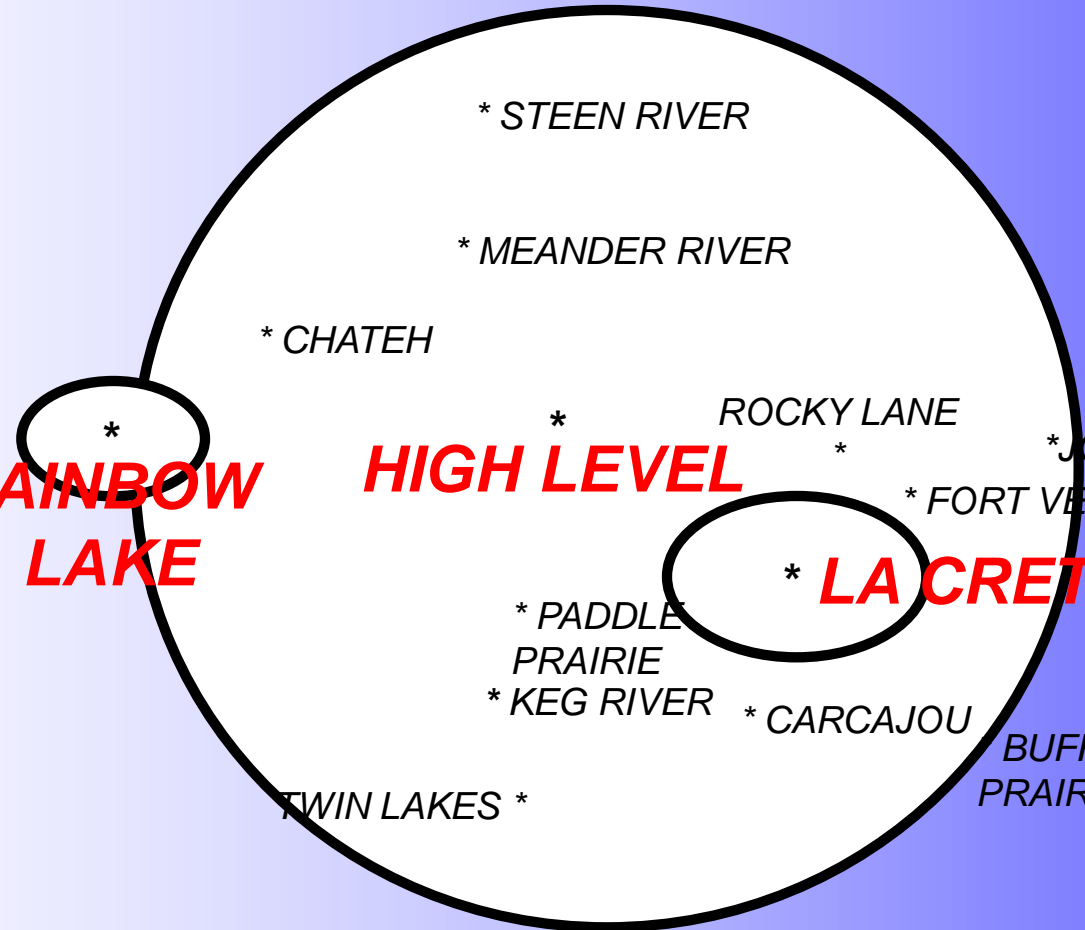

**'YL
Country**

* INDIAN CABINS

* STEEN RIVER

* MEANDER RIVER

* CHATEH

ROCKY LANE

* JOHN D'OR

* FORT VERMILION

* **LA CRETE**

* PADDLE
PRAIRIE

* KEG RIVER

* CARCAJOU

BUFFALOHEAD
PRAIRIE

TWIN LAKES *

HOTCHKISS *

* NOTIKEWIN

High Level	102.5 FM
La Crete	92.1 FM
Rainbow Lake	93.1 FM