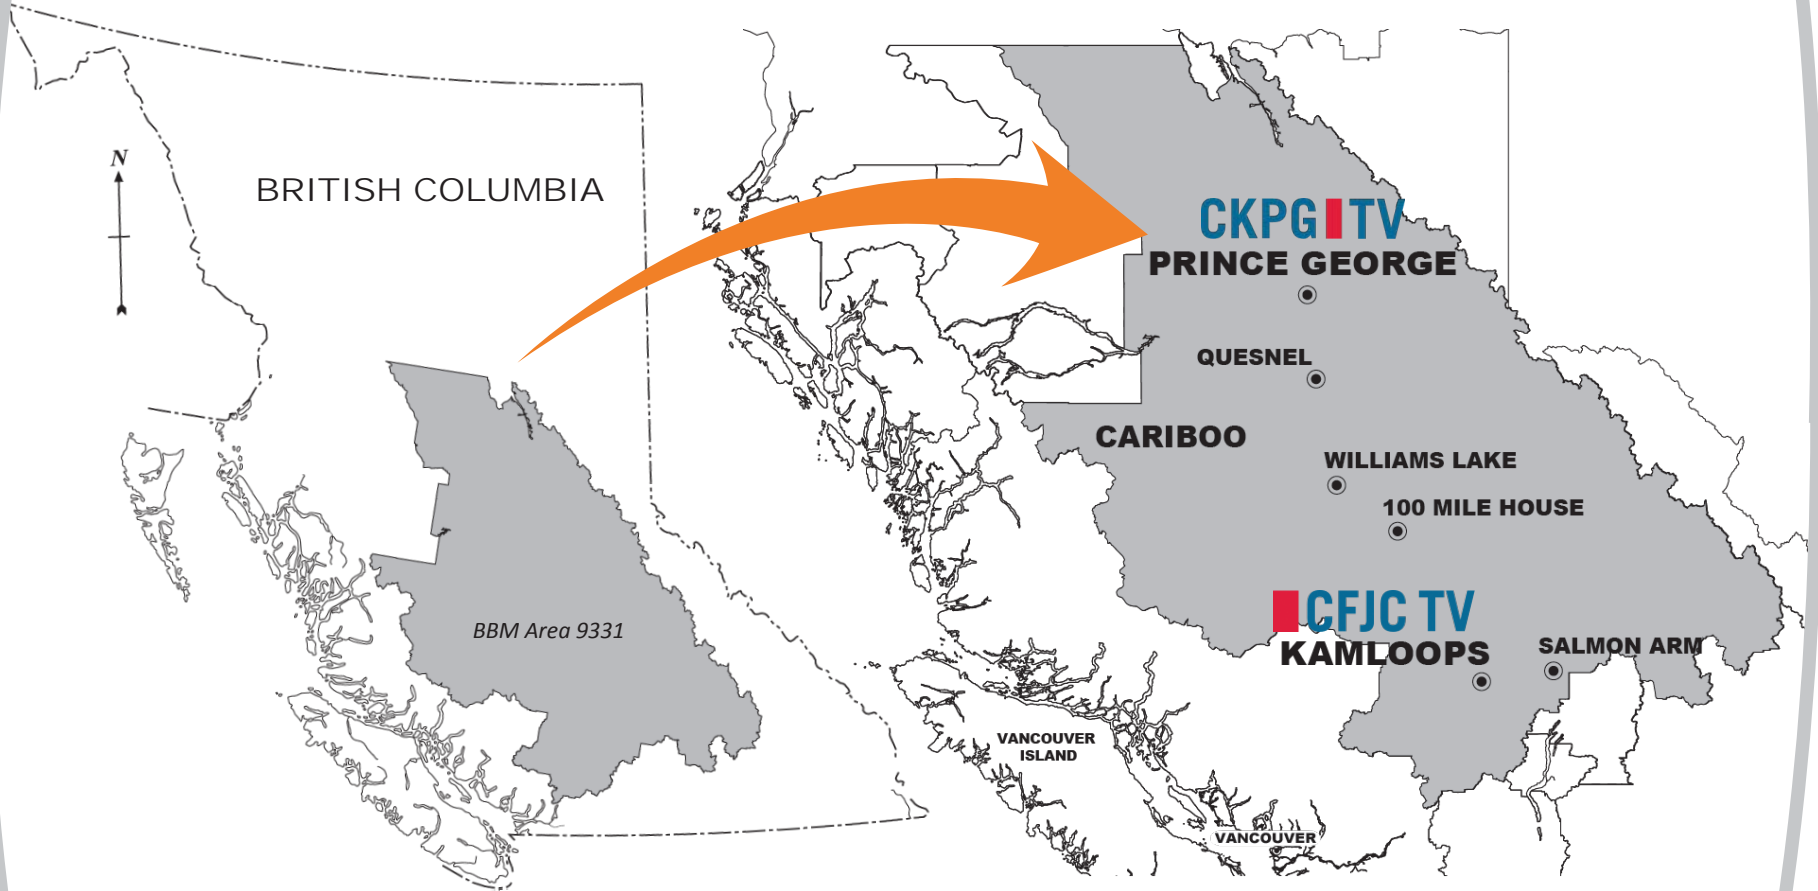

Kamloops-Prince George Coverage Area

inTV has the largest market size* outside of the Vancouver EM

inTV serves a population of approximately 350,000 with quality programming from CFJC/CKPG, Global TV and CTV signals

*In terms of population